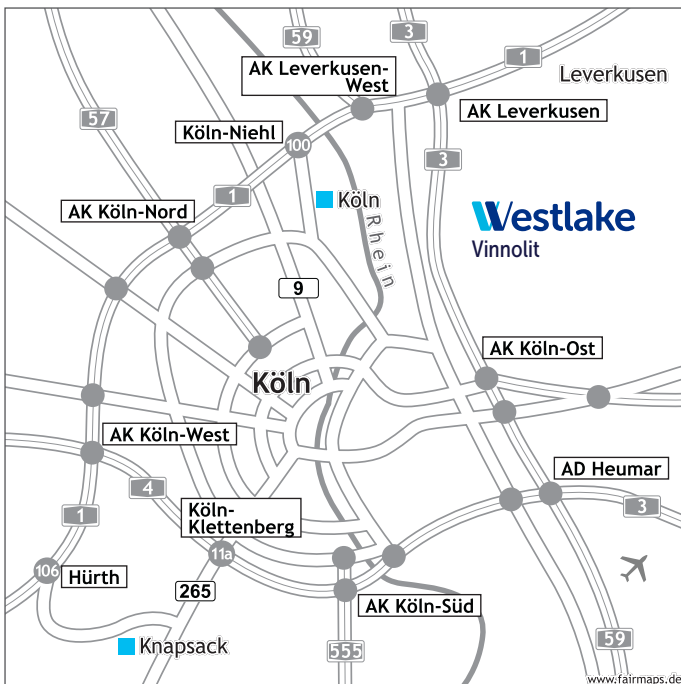

YOUR WAY TO WESTLAKE VINNOLIT

Knapsack Site

Westlake Vinnolit GmbH & Co. KG
Industriestraße 300
50354 Hürth-Knapsack
GERMANY

Phone: +49 2233 48-0
Fax: +49 2233 48-6448

Directions:

By car:

- Coming from Cologne or the A 4 (exit 11a Köln-Klettenberg), follow the B 265 to Hürth and then the signposting to the industrial park "Chemiepark Knapsack" (Hauptverwaltung).
- Coming from the A 1, exit at junction 106 Hürth and follow the signposting towards Hürth/Knapsack and to the industrial park "Chemiepark Knapsack" (Hauptverwaltung).

By public transport:

- From the airport Köln-Bonn it takes approx. 25 min by taxi or rented car.
- From the central station of Cologne it takes approx. 25 min by taxi.