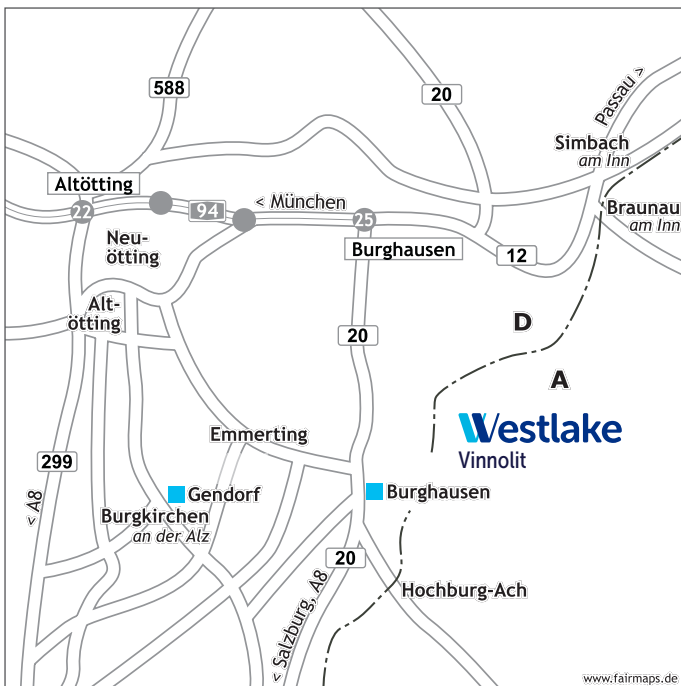

YOUR WAY TO WESTLAKE VINNOLIT

Gendorf Site

Westlake Vinnolit GmbH & Co. KG
Industrieparkstraße 1
84508 Burgkirchen
GERMANY

Phone: +49 8679 7-0
Fax: +49 8679 7-3044

Directions:

By car:

- Coming from the A 94/B 12 (from Munich/Airport or Passau), exit at junction 22 Altötting and follow the signposting to Neuötting/Burgkirchen up to the Gendorf Chemical Park. You will reach Westlake Vinnolit via the entrance "Zentraltor".
- Coming from the A 8 (exit Bad Reichenhall) or Salzburg follow the B 20 until Hochöster and then the signposting to Burgkirchen up to the Gendorf Chemical Park. You will reach Westlake Vinnolit via the entrance "Zentraltor"

By public transport:

- From Munich Airport it takes approx. 1.5 h by car or rented car.
- From the train station Burgkirchen (journey time from train station Munich East: ca. 1.5 h) it takes approx. 6 min by taxi.