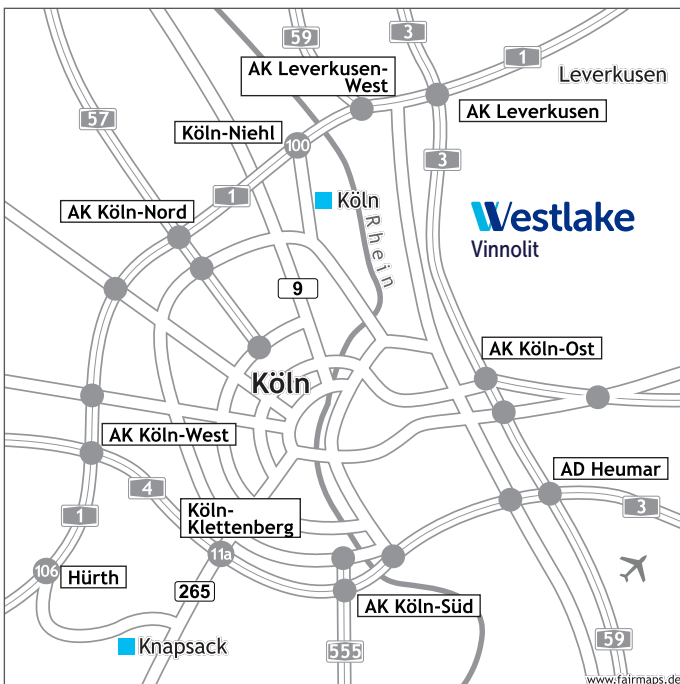

YOUR WAY TO WESTLAKE VINNOLIT

Cologne Site

Westlake Vinnolit GmbH & Co. KG
Emdener Straße 117
50769 Köln
GERMANY

Phone: +49 221 31086-0
Fax: +49 221 31086-444

Directions:

By car:

- Coming from the A 1, exit at junction 100 Köln-Niehl and follow the Industriestraße towards Merkenich until the exit Emdener Straße.

By public transport:

- From the airport Köln-Bonn it takes approx. 20 min by taxi or rented car.
- From the central station of Cologne take the metro U 18 to Ebertplatz and then the U 12 to Merkenich Mitte (journey time: ca. 30 min). Along the Causemannstraße towards south-west it is 600 m walk to Emdener Straße 117. By taxi it takes approx. 25 min from the Cologne central station.