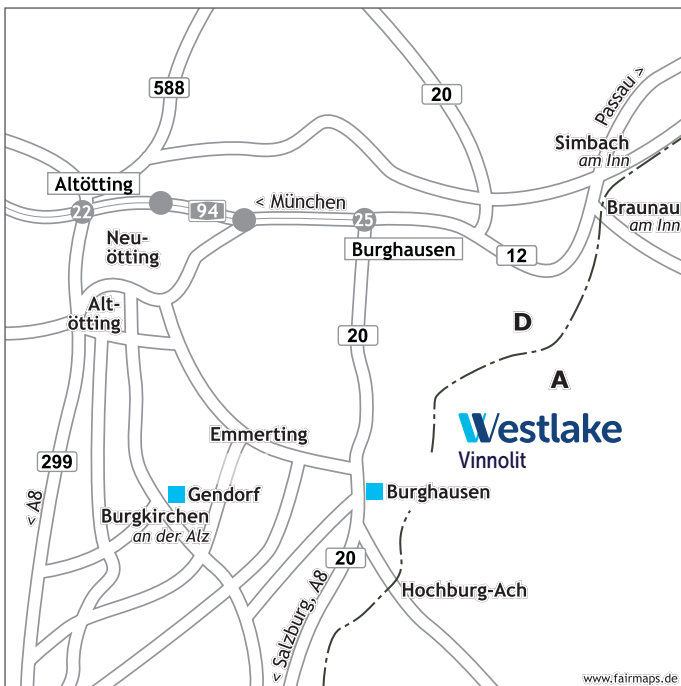

YOUR WAY TO WESTLAKE VINNOLIT

Gendorf Site

Westlake Vinnolit GmbH & Co. KG
Industrieparkstraße 1
84508 Burgkirchen
GERMANY

Phone: +49 8679 3060-0
Fax: +49 8679 3060-3044

Directions:

By car:

- Coming from the A 94/B 12 (from Munich/Airport or Passau), exit at junction 22 Altötting and follow the signposting to Neuötting/Burgkirchen up to the Gendorf Chemical Park. You will reach Westlake Vinnolit via the entrance "Zentraltor".
- Coming from the A 8 (exit Bad Reichenhall) or Salzburg follow the B 20 until Hochöster and then the signposting to Burgkirchen up to the Gendorf Chemical Park. You will reach Westlake Vinnolit via the entrance "Zentraltor"

By public transport:

- From Munich Airport it takes approx. 1.5 h by car or rented car.
- From the train station Burgkirchen (journey time from train station Munich East: ca. 1.5 h) it takes approx. 6 min by taxi.